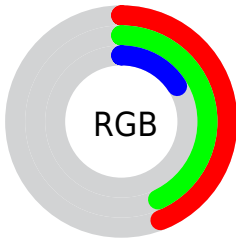

Distribution

- Red (44%)
- Green (43%)
- Blue (16%)