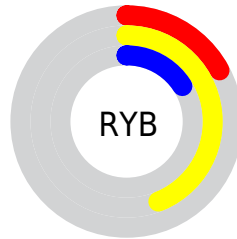

## Conversions Part 2

<b>Format</b>	<b>Color</b>
<b>R<sub>YB</sub></b>	44, 112, 41
Decimal	7367977
CIE <sub>Lab</sub>	45.00, -8.32, 37.37
CIE <sub>LCh</sub>	45, 38.281, 102.551
Yxy	14.5417, 0.4005, 0.4641
Android (android.graphics.Color)	4285558057 (0xFF706D29)
YUV	102.1450, -30.1445, 8.6428
Hunter-Lab	38.1336, -7.9853, 20.0964

# Details

The CIELCh color **45, 38.281, 102.551** is a dark color, and the websafe version is hex **666633**. A complement of this color would be **22, 45.280, 298.183**, and the grayscale version is **43, 0.006, 296.813**.

A 20% lighter version of the original color is **65, 37.947, 102.112**, and **25, 34.744, 103.047** is the 20% darker color. If you saturate the color by 10%, you get **45, 43.070, 101.779**, and if you desaturate by 10%, it is **45, 32.864, 103.409**.

# Distribution

- Red (44%)
- Green (43%)
- Blue (16%)

- Red (17%)
- Yellow (44%)
- Blue (16%)

- Cyan (0%)
- Magenta (3%)
- Yellow (63%)
- Black (56%)

- Cyan (56%)
- Magenta (57%)
- Yellow (84%)