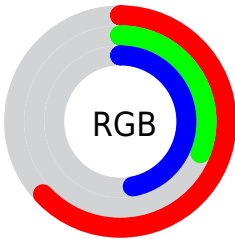

Distribution

Red (63%)

Green (31%)

Blue (47%)