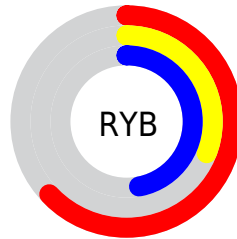

A 20% lighter version of the original color is  $65, 39.484, 349.357$ , and  $25, 39.787, 348.760$  is the 20% darker color. If you saturate the color by 10%, you get  $42, 46.378, 350.637$ , and if you desaturate by 10%, it is  $49, 32.135, 347.653$ .

# Distribution

Red (63%)

Green (31%)

Blue (47%)

Red (63%)

Yellow (31%)

Blue (47%)

Cyan (0%)