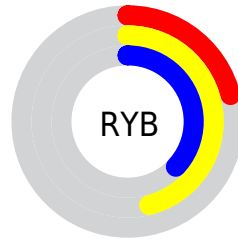

## Conversions Part 2

Format	Color
<a href="#">RYB</a>	<a href="#">53, 117, 95</a>
Decimal	<a href="#">4945205</a>
CIELab	<a href="#">45.00, -27.23, 30.46</a>
CIELCh	<a href="#">45, 40.858, 131.801</a>
Yxy	<a href="#">14.5417, 0.3300, 0.4819</a>
Android (android.graphics.Color)	<a href="#">4283135285 (0xFF4B7535)</a>
YUV	<a href="#">97.1460, -21.7640, -19.4220</a>
Hunter-Lab	<a href="#">38.1336, -20.1298, 17.8677</a>

# Details

The CIELCh color **45, 40.858, 131.801** is a dark color, and the websafe version is hex **336633**. A complement of this color would be **30, 42.763, 316.518**, and the grayscale version is **41, 0.006, 296.813**.

A 20% lighter version of the original color is **65, 40.846, 131.681**, and **25, 40.615, 132.017** is the 20% darker color. If you saturate the color by 10%, you get **44, 47.506, 131.404**, and if you desaturate by 10%, it is **46, 33.735, 132.280**.

# Distribution

Red (29%)

Green (46%)

Blue (21%)

Red (21%)

Yellow (46%)

Blue (37%)

Cyan (36%)