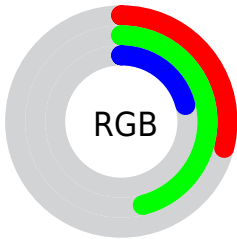

Distribution

Red (29%)

Green (46%)

Blue (21%)