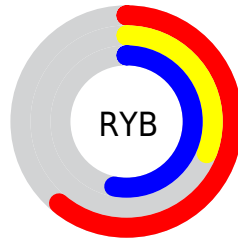

# Details

The CIELCh color **45, 41.853, 337.030** is a dark color, and the websafe version is hex **996699**. A complement of this color would be **58, 41.568, 149.179**, and the grayscale version is **46, 0.006, 296.813**.

A 20% lighter version of the original color is **65, 41.502, 337.236**, and **25, 41.653, 337.376** is the 20% darker color. If you saturate the color by 10%, you get **42, 49.334, 337.926**, and if you desaturate by 10%, it is **49, 33.603, 336.205**.

# Distribution

Red (61%)

Green (31%)

Blue (53%)

Red (61%)

Yellow (31%)

Blue (53%)

Cyan (0%)