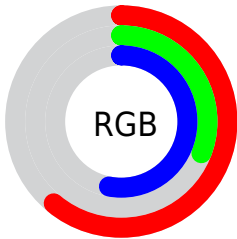

Distribution

Red (61%)

Green (31%)

Blue (53%)