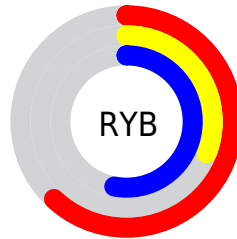

- Red (62%)
- Yellow (31%)
- Blue (53%)