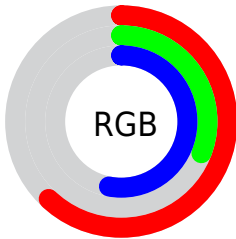

Distribution

- Red (62%)
- Green (31%)
- Blue (53%)