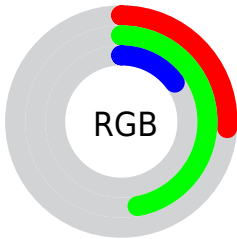

Distribution

Red (26%)

Green (47%)

Blue (15%)