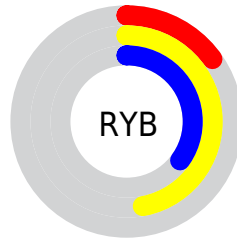

## Conversions Part 2

<b>Format</b>	<b>Color</b>
<b>RYB</b>	37, 119, 90
Decimal	4355877
CIELab	45.00, -33.21, 38.21
CIElCh	45, 50.620, 130.995
Yxy	14.5417, 0.3310, 0.5222
Android (android.graphics.Color)	4282545957 (0xFF427725)
YUV	93.8050, -28.0049, -24.3850
Hunter-Lab	38.1336, -23.5837, 20.3386

# Details

The CIELCh color **45, 50.620, 130.995** is a dark color, and the websafe version is hex **336600**. A complement of this color would be **26, 53.596, 316.577**, and the grayscale version is **40, 0.006, 296.813**.

A 20% lighter version of the original color is **65, 50.950, 131.064**, and **25, 45.898, 134.505** is the 20% darker color. If you saturate the color by 10%, you get **45, 56.210, 130.879**, and if you desaturate by 10%, it is **46, 44.179, 131.324**.

# Distribution

 Red (26%)

 Green (47%)

 Blue (15%)

 Red (15%)

 Yellow (47%)

 Blue (35%)

 Cyan (44%)