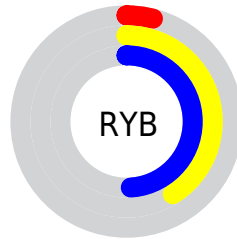

- Red (4%)
- Yellow (41%)
- Blue (49%)