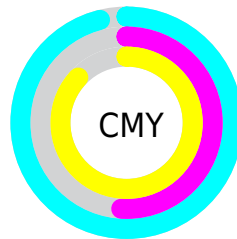

A 20% lighter version of the original color is **65, 62.147, 140.241**, and **26, 48.448, 136.151** is the 20% darker color. If you saturate the color by 10%, you get **45, 64.909, 139.259**, and if you desaturate by 10%, it is **45, 57.615, 141.910**.

# Distribution

- Red (4%)
- Green (49%)
- Blue (13%)

- Red (4%)
- Yellow (41%)
- Blue (49%)

- Cyan (92%)
- Magenta (0%)
- Yellow (73%)
- Black (51%)

- Cyan (96%)
- Magenta (51%)
- Yellow (87%)

# Brightness & Saturation Gradients

These gradients show how the CIELCh color 45, 62.041, 140.311 changes by changing the brightness by 10 percent. The first figure shows a shift by +10% for each color and the second figure -10%.