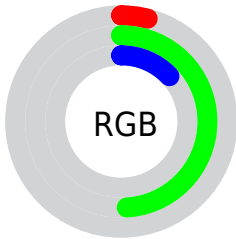

Distribution

- Red (4%)
- Green (49%)
- Blue (13%)