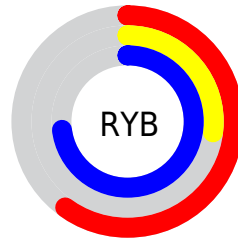

A 20% lighter version of the original color is **65, 70.211, 318.507**, and **25, 70.159, 318.507** is the 20% darker color. If you saturate the color by 10%, you get **41, 79.229, 318.657**, and if you desaturate by 10%, it is **49, 59.696, 318.277**.

# Distribution

Red (60%)

Green (27%)

Blue (73%)

Red (60%)

Yellow (27%)

Blue (73%)

Cyan (18%)