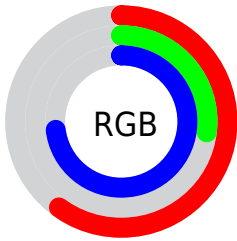

Distribution

Red (60%)

Green (27%)

Blue (73%)