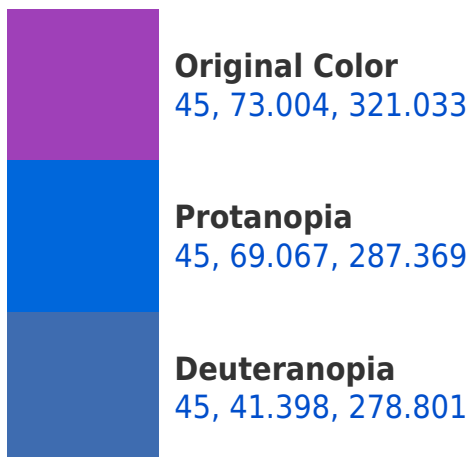

# Black Background

This preview shows how the CIELCh color 45, 73.004, 321.033 looks on a black background.

## Background

This preview shows how black text looks on a background with the CIELCh color 45, 73.004, 321.033.

This preview shows how white text looks on a background with the CIELCh color 45, 73.004, 321.033.

## Dichromacy

**Tritanopia**  
45, 24.609, 14.768

# Trichromacy

**Original Color**  
45, 73.004, 321.033

**Protanomaly**  
42, 70.052, 294.170

**Deuteranomaly**  
43, 52.139, 298.580

**Tritanomaly**  
44, 38.512, 338.408