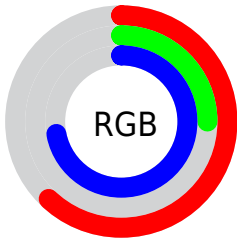

Distribution

- Red (62%)
- Green (25%)
- Blue (72%)