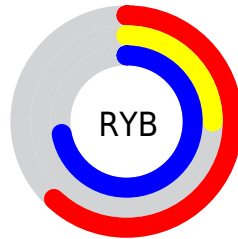

- Red (62%)
- Yellow (25%)
- Blue (72%)