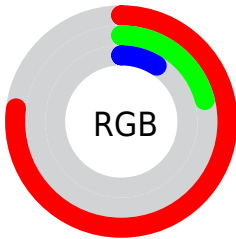

Distribution

Red (77%)

Green (21%)

Blue (9%)