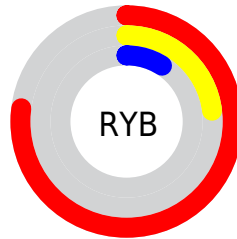

## Conversions Part 2

Format	Color
<a href="#">RYB</a>	<a href="#">197, 59, 24</a>
Decimal	<a href="#">12924184</a>
CIELab	<a href="#">45.00, 55.48, 49.19</a>
CIElCh	<a href="#">45, 74.143, 41.559</a>
Yxy	<a href="#">14.5417, 0.5918, 0.3506</a>
Android (android.graphics.Color)	<a href="#">4291114264 (0xFFC53518)</a>
YUV	<a href="#">92.7500, -33.8937, 91.4273</a>
Hunter-Lab	<a href="#">38.1336, 48.1662, 22.9799</a>

# Details

The CIELCh color **45, 74.143, 41.559** is a dark color, and the websafe version is hex **CC3300**. The color can be described as dark washed red. A complement of this color would be **64, 35.072, 225.006**, and the grayscale version is **40, 0.006, 296.813**.

A 20% lighter version of the original color is **64, 71.712, 41.767**, and **27, 63.680, 38.737** is the 20% darker color. If you saturate the color by 10%, you get **43, 81.416, 42.241**, and if you desaturate by 10%, it is **48, 64.967, 40.281**.

# Distribution

Red (77%)

Green (21%)

Blue (9%)

Red (77%)

Yellow (23%)

Blue (9%)

Cyan (0%)