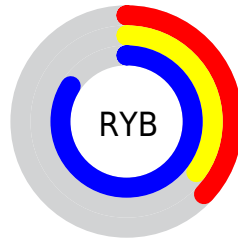

- Red (37%)
- Yellow (35%)
- Blue (84%)