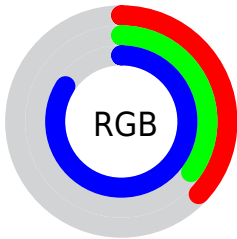

Distribution

- Red (37%)
- Green (35%)
- Blue (84%)