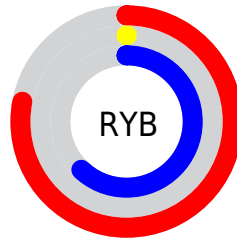

- Red (78%)
- Yellow (0%)
- Blue (62%)