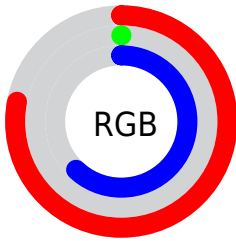

Distribution

- Red (78%)
- Green (0%)
- Blue (62%)