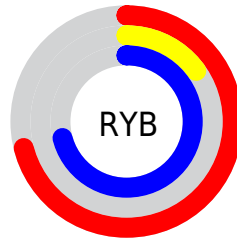

- Red (71%)
- Yellow (15%)
- Blue (71%)