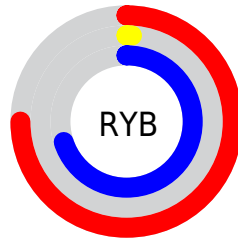

- Red (75%)
- Yellow (1%)
- Blue (70%)