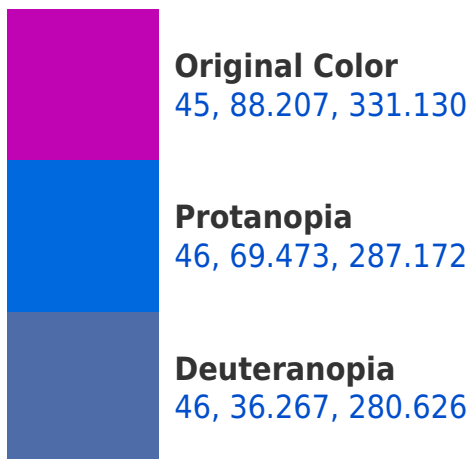

## Background

This preview shows how black text looks on a background with the CIELCh color 45, 88.207, 331.130.

This preview shows how white text looks on a background with the CIELCh color 45, 88.207, 331.130.

## Dichromacy

**Tritanopia**  
45, 50.361, 24.644

# Trichromacy

**Original Color**  
45, 88.207, 331.130

**Protanomaly**  
38, 83.147, 301.376

**Deuteranomaly**  
40, 62.644, 311.444

**Tritanomaly**  
44, 60.094, 355.404

# Monochromacy

**Original Color**  
45, 88.207, 331.130

**Achromatopsia**  
34, 0.005, 296.813

**Achromatomaly**  
34, 45.502, 329.490