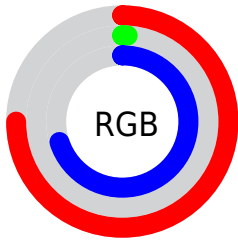

Distribution

- Red (75%)
- Green (1%)
- Blue (70%)