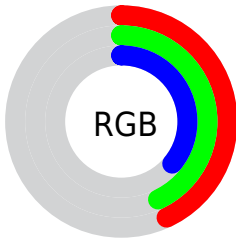

Distribution

Red (43%)

Green (43%)

Blue (36%)