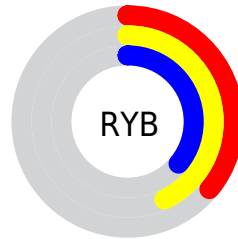

A 20% lighter version of the original color is `66, 10.464, 109.067`, and `26, 10.374, 110.711` is the 20% darker color. If you saturate the color by 10%, you get `46, 16.469, 107.857`, and if you desaturate by 10%, it is `46, 3.545, 109.679`.

# Distribution

Red (43%)

Green (43%)

Blue (36%)

Red (36%)

Yellow (43%)

Blue (36%)

Cyan (0%)