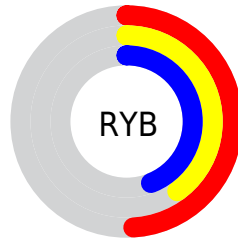

- Red (49%)
- Yellow (40%)
- Blue (44%)