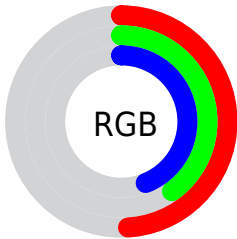

Distribution

- Red (49%)
- Green (40%)
- Blue (44%)