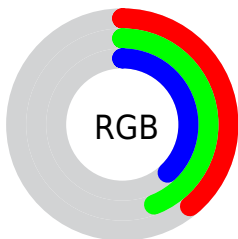

Distribution

- Red (39%)
- Green (44%)
- Blue (38%)