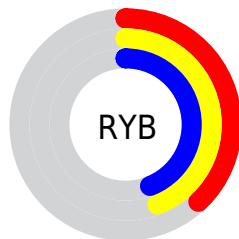

- Red (38%)
- Yellow (44%)
- Blue (44%)