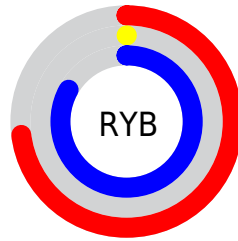

- Red (73%)
- Yellow (0%)
- Blue (83%)