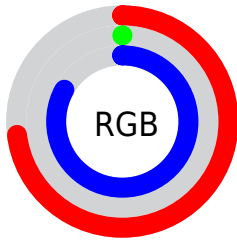

Distribution

- Red (73%)
- Green (0%)
- Blue (83%)