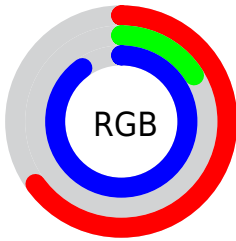

Distribution

- Red (65%)
- Green (16%)
- Blue (90%)