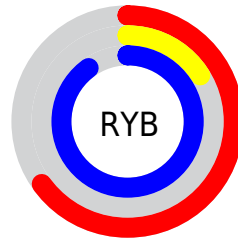

- Red (65%)
- Yellow (16%)
- Blue (90%)