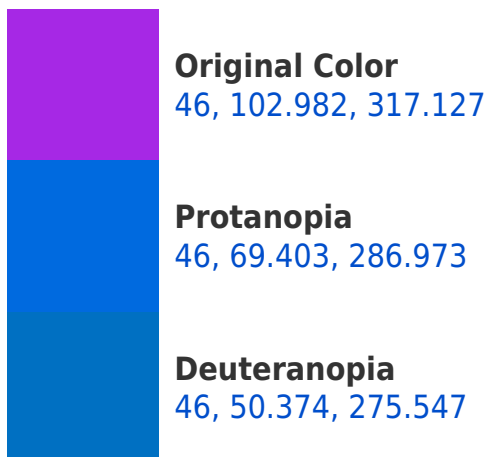

## **Background**

This preview shows how black text looks on a background with the CIELCh color 46, 102.982, 317.127.

This preview shows how white text looks on a background with the CIELCh color 46, 102.982, 317.127.

## Dichromacy

**Tritanopia**  
46, 21.846, 11.685

# Trichromacy

**Original Color**  
46, 102.982, 317.127

**Protanomaly**  
42, 84.997, 298.131

**Deuteranomaly**  
41, 72.509, 295.498

**Tritanomaly**  
44, 50.169, 328.978

# Monochromacy

**Original Color**  
46, 102.982, 317.127

**Achromatopsia**  
42, 0.006, 296.813

**Achromatomaly**  
41, 43.809, 316.447