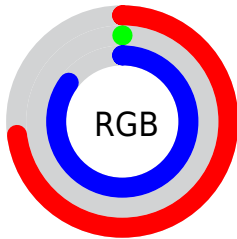

Distribution

Red (73%)

Green (0%)

Blue (85%)