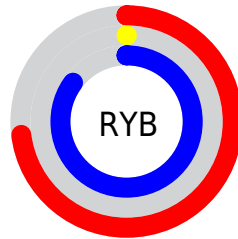

Red (73%)

Yellow (0%)

Blue (85%)