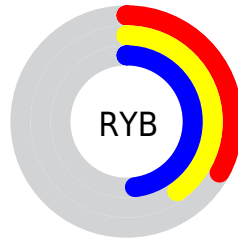

A 20% lighter version of the original color is  $66, 11.363, 221.678$ , and  $26, 11.294, 222.040$  is the 20% darker color. If you saturate the color by 10%, you get  $44, 14.710, 223.856$ , and if you desaturate by 10%, it is  $48, 7.954, 222.276$ .

# Distribution

Red (33%)

Green (45%)

Blue (48%)

Red (33%)

Yellow (40%)

Blue (48%)

Cyan (30%)