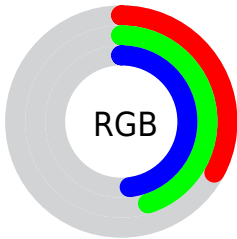

Distribution

Red (33%)

Green (45%)

Blue (48%)