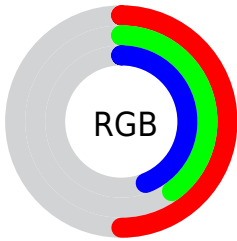

Distribution

- Red (50%)
- Green (40%)
- Blue (44%)