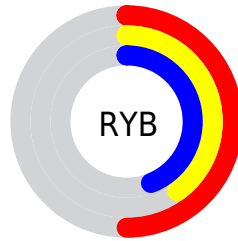

- Red (50%)
- Yellow (40%)
- Blue (44%)