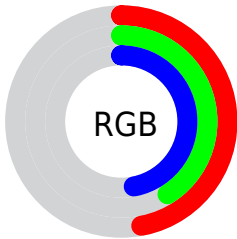

Distribution

- Red (47%)
- Green (41%)
- Blue (47%)