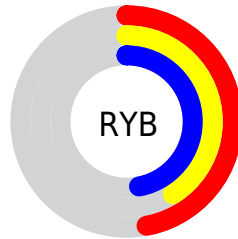

- Red (47%)
- Yellow (41%)
- Blue (47%)