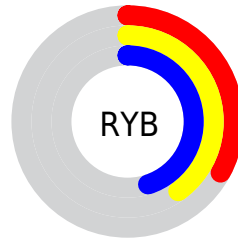

## Conversions Part 2

<b>Format</b>	<b>Color</b>
<b>R<sub>YB</sub></b>	85, 102, 115
Decimal	5600109
CIE <sub>Lab</sub>	46.00, -12.21, -0.21
CIE <sub>LCh</sub>	46, 12.210, 180.991
Yxy	15.2687, 0.2828, 0.3423
Android (android.graphics.Color)	4283790189 (0xFF55736D)
YUV	105.3460, 1.8014, -17.8434
Hunter-Lab	39.0751, -10.7638, 1.9772

# Details

The CIELCh color **46, 12.210, 180.991** is a dark color, and the websafe version is hex **336666**. A complement of this color would be **39, 13.517, 5.870**, and the grayscale version is **45, 0.006, 296.813**.

A 20% lighter version of the original color is **66, 12.437, 180.127**, and **26, 12.303, 181.873** is the 20% darker color. If you saturate the color by 10%, you get **45, 16.504, 180.017**, and if you desaturate by 10%, it is **47, 7.667, 181.914**.

# Distribution

Red (33%)

Green (45%)

Blue (43%)

Red (33%)

Yellow (40%)

Blue (45%)

Cyan (26%)