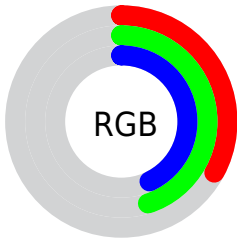

Distribution

Red (33%)

Green (45%)

Blue (43%)