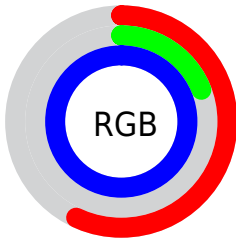

Distribution

Red (57%)

Green (19%)

Blue (99%)