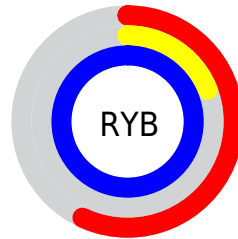

## Conversions Part 2

<b>Format</b>	<b>Color</b>
R <sub>Y</sub> B	146, 48, 252
Decimal	9580796
CIE <sub>Lab</sub>	46.00, 75.09, -83.19
CIE <sub>LCh</sub>	46, 112.073, 312.071
Y <sub>xy</sub>	15.2687, 0.2191, 0.1096
Android (android.graphics.Color)	4287770876 (0xFF9230FC)
YUV	100.5580, 74.6609, 39.8526
Hunter-Lab	39.0751, 70.9739, -114.4973

# Details

The CIELCh color **46, 112.073, 312.071** is a light color, and the websafe version is hex **9933FF**. The color can be described as light washed purple. A complement of this color would be **90, 98.386, 125.893**, and the grayscale version is **42, 0.006, 296.813**.

A 20% lighter version of the original color is **63, 85.188, 317.323**, and **29, 103.303, 310.247** is the 20% darker color. If you saturate the color by 10%, you get **42, 120.117, 311.817**, and if you desaturate by 10%, it is **51, 100.913, 311.953**.

# Distribution

Red (57%)

Green (19%)

Blue (99%)

Red (57%)

Yellow (19%)

Blue (99%)

Cyan (42%)