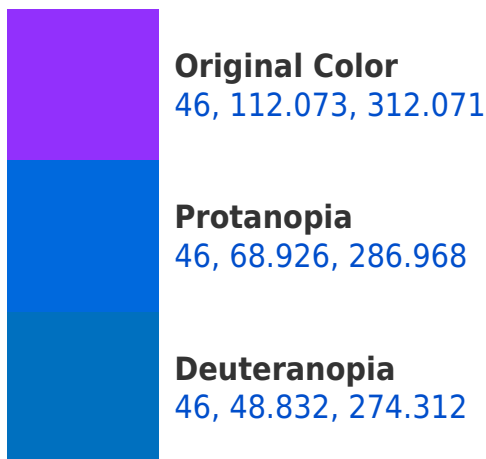

## Background

This preview shows how black text looks on a background with the CIELCh color 46, 112.073, 312.071.

This preview shows how white text looks on a background with the CIELCh color 46, 112.073, 312.071.

## Dichromacy

**Tritanopia**  
46, 6.026, 328.011

# Trichromacy

**Original Color**  
46, 112.073, 312.071

**Protanomaly**  
43, 87.672, 297.589

**Deuteranomaly**  
42, 74.058, 294.430

**Tritanomaly**  
44, 49.017, 312.058

# Monochromacy

**Original Color**  
46, 112.073, 312.071

**Achromatopsia**  
43, 0.006, 296.813

**Achromatomaly**  
42, 46.125, 310.575