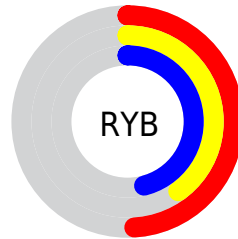

# Details

The CIELCh color  $46, 12.918, 337.566$  is a dark color, and the websafe version is hex  $666666$ . A complement of this color would be  $50, 12.788, 154.952$ , and the grayscale version is  $47, 0.006, 296.813$ .

A 20% lighter version of the original color is  $66, 13.019, 337.815$ , and  $26, 13.032, 337.501$  is the 20% darker color. If you saturate the color by 10%, you get  $43, 20.021, 338.354$ , and if you desaturate by 10%, it is  $50, 5.835, 336.819$ .

# Distribution

Red (49%)

Green (40%)

Blue (46%)

Red (49%)

Yellow (40%)

Blue (46%)

Cyan (0%)