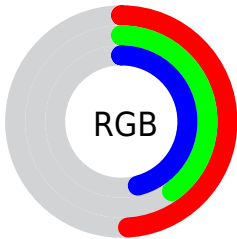

Distribution

Red (49%)

Green (40%)

Blue (46%)