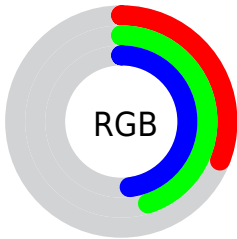

Distribution

- Red (31%)
- Green (45%)
- Blue (48%)