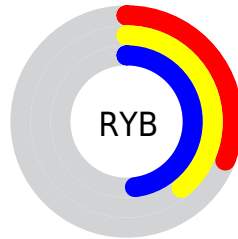

- Red (31%)
- Yellow (39%)
- Blue (48%)