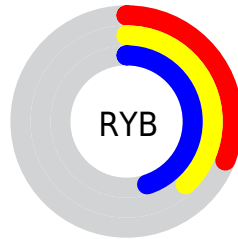

- Red (31%)
- Yellow (38%)
- Blue (45%)