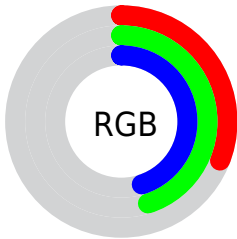

Distribution

- Red (31%)
- Green (45%)
- Blue (45%)