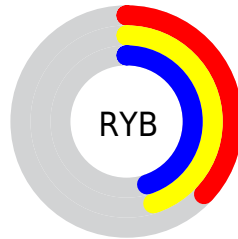

- Red (37%)
- Yellow (45%)
- Blue (45%)