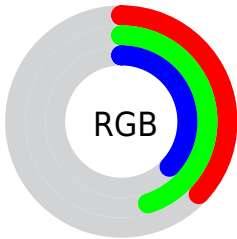

Distribution

- Red (37%)
- Green (45%)
- Blue (37%)