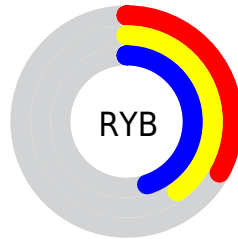

- Red (33%)
- Yellow (40%)
- Blue (45%)