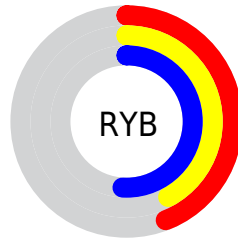

- Red (44%)
- Yellow (42%)
- Blue (51%)