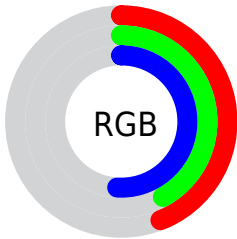

Distribution

- Red (44%)
- Green (42%)
- Blue (51%)