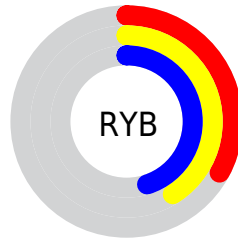

A 20% lighter version of the original color is  $66, 14.635, 168.665$ , and  $26, 14.896, 168.088$  is the 20% darker color. If you saturate the color by 10%, you get  $45, 19.567, 167.357$ , and if you desaturate by 10%, it is  $47, 9.382, 169.450$ .

# Distribution

Red (33%)

Green (45%)

Blue (41%)

Red (33%)

Yellow (41%)

Blue (45%)

Cyan (28%)