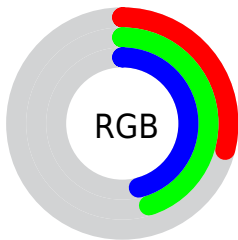

Distribution

Red (29%)

Green (45%)

Blue (46%)