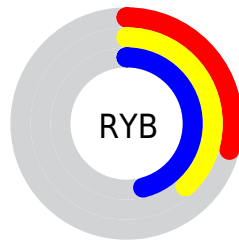

# Details

The CIELCh color **46, 14.858, 200.102** is a dark color, and the websafe version is hex **336666**. A complement of this color would be **37, 18.903, 24.156**, and the grayscale version is **44, 0.006, 296.813**.

A 20% lighter version of the original color is **66, 14.754, 200.351**, and **26, 14.966, 199.603** is the 20% darker color. If you saturate the color by 10%, you get **45, 18.175, 199.853**, and if you desaturate by 10%, it is **47, 11.125, 200.417**.

# Distribution

Red (29%)

Green (45%)

Blue (46%)

Red (29%)

Yellow (38%)

Blue (46%)

Cyan (36%)