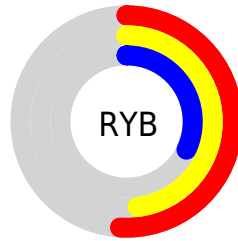

## Conversions Part 2

<b>Format</b>	<b>Color</b>
<b>R<sub>YB</sub></b>	129, 123, 82
Decimal	8480850
CIE <sub>Lab</sub>	46.00, 6.62, 16.17
CIE <sub>LCh</sub>	46, 17.469, 67.725
Yxy	15.2687, 0.3804, 0.3719
Android (android.graphics.Color)	4286670930 (0xFF816852)
YUV	108.9670, -13.2947, 17.5689
Hunter-Lab	39.0751, 2.9640, 11.9278

# Details

The CIELCh color  $46, 17.469, 67.725$  is a dark color, and the websafe version is hex  $996666$ . A complement of this color would be  $44, 15.515, 257.506$ , and the grayscale version is  $46, 0.006, 296.813$ .

# Distribution

- Red (51%)
- Green (41%)
- Blue (32%)

- Red (51%)
- Yellow (48%)
- Blue (32%)

- Cyan (0%)
- Magenta (19%)
- Yellow (36%)
- Black (49%)

- Cyan (49%)
- Magenta (59%)
- Yellow (68%)