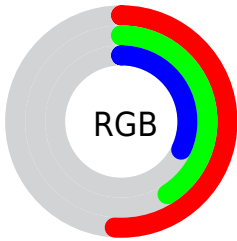

Distribution

- Red (51%)
- Green (41%)
- Blue (32%)