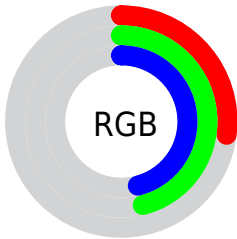

Distribution

Red (27%)

Green (46%)

Blue (46%)