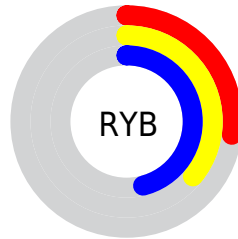

## Conversions Part 2

<b>Format</b>	<b>Color</b>
<b>R<sub>YB</sub></b>	68, 93, 118
Decimal	4486518
CIE <sub>Lab</sub>	46.00, -16.25, -5.77
CIE <sub>LCh</sub>	46, 17.242, 199.535
Yxy	15.2687, 0.2572, 0.3266
Android (android.graphics.Color)	4282676598 (0xFF447576)
YUV	102.4630, 7.6597, -30.2241
Hunter-Lab	39.0751, -13.4597, -2.1787

# Details

The CIELCh color **46, 17.242, 199.535** is a dark color, and the websafe version is hex **336666**. A complement of this color would be **35, 23.049, 24.729**, and the grayscale version is **43, 0.006, 296.813**.

A 20% lighter version of the original color is **66, 17.253, 199.833**, and **26, 17.411, 198.903** is the 20% darker color. If you saturate the color by 10%, you get **45, 20.290, 199.315**, and if you desaturate by 10%, it is **47, 13.732, 199.824**.

# Distribution

Red (27%)

Green (46%)

Blue (46%)

Red (27%)

Yellow (36%)

Blue (46%)

Cyan (42%)