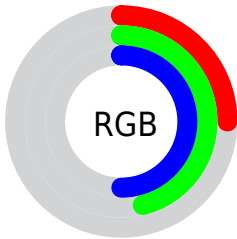

Distribution

- Red (25%)
- Green (46%)
- Blue (50%)