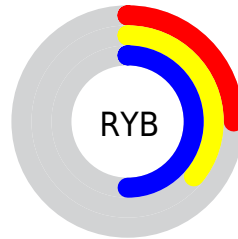

Conversions

Conversions Part 2

Format	Color
R_{YB}	65, 93, 127
Decimal	4289919
CIE _{Lab}	46.00, -14.48, -10.90
CIE _{LCh}	46, 18.129, 216.977
Yxy	15.2687, 0.2466, 0.3066
Android (android.graphics.Color)	4282479999 (0xFF41757F)
YUV	102.5920, 12.0331, -32.9682
Hunter-Lab	39.0751, -12.2917, -6.4071

Details

The CIELCh color **46, 18.129, 216.977** is a dark color, and the websafe version is hex **336666**. A complement of this color would be **38, 25.941, 36.351**, and the grayscale version is **43, 0.006, 296.813**.

A 20% lighter version of the original color is **66, 18.166, 217.832**, and **26, 18.179, 216.041** is the 20% darker color. If you saturate the color by 10%, you get **45, 20.682, 217.979**, and if you desaturate by 10%, it is **47, 15.107, 216.243**.

Distribution

-  Red (25%)
-  Green (46%)
-  Blue (50%)

-  Red (25%)
-  Yellow (36%)
-  Blue (50%)

-  Cyan (49%)
-  Magenta (8%)
-  Yellow (0%)
-  Black (50%)

-  Cyan (75%)
-  Magenta (54%)
-  Yellow (50%)