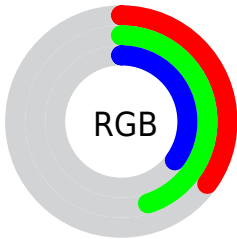

Distribution

Red (35%)

Green (45%)

Blue (35%)