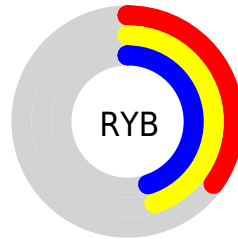

# Details

The CIELCh color **46, 19.087, 143.987** is a dark color, and the websafe version is hex **336666**. A complement of this color would be **41, 19.103, 326.676**, and the grayscale version is **44, 0.006, 296.813**.

A 20% lighter version of the original color is **66, 19.178, 144.309**, and **26, 19.562, 144.084** is the 20% darker color. If you saturate the color by 10%, you get **45, 27.233, 143.178**, and if you desaturate by 10%, it is **47, 10.871, 144.690**.

# Distribution

Red (35%)

Green (45%)

Blue (35%)

Red (35%)

Yellow (45%)

Blue (45%)

Cyan (23%)