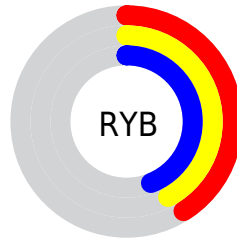

- Red (41%)
- Yellow (42%)
- Blue (44%)