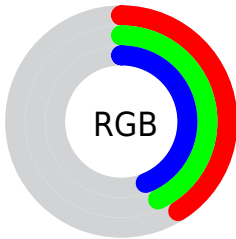

Distribution

- Red (41%)
- Green (43%)
- Blue (44%)