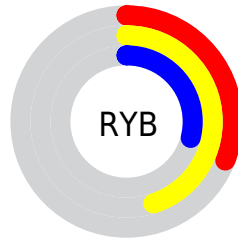

- Red (31%)
- Yellow (45%)
- Blue (29%)