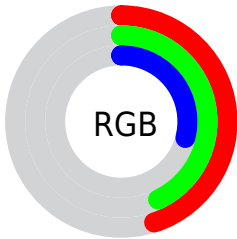

Distribution

- Red (45%)
- Green (43%)
- Blue (29%)