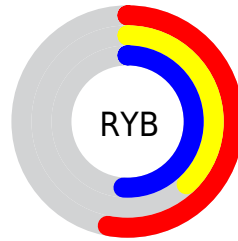

- Red (53%)
- Yellow (38%)
- Blue (51%)