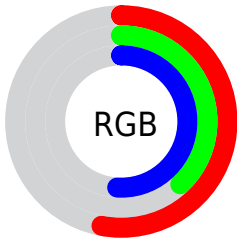

Distribution

- Red (53%)
- Green (38%)
- Blue (51%)