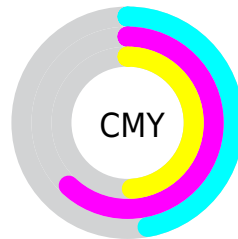

A 20% lighter version of the original color is  $66, 23.974, 330.109$ , and  $26, 23.946, 330.007$  is the 20% darker color. If you saturate the color by 10%, you get  $43, 32.331, 330.556$ , and if you desaturate by 10%, it is  $50, 15.179, 329.362$ .

# Distribution

- Red (53%)
- Green (38%)
- Blue (51%)

- Red (53%)
- Yellow (38%)
- Blue (51%)

- Cyan (0%)
- Magenta (28%)
- Yellow (4%)
- Black (47%)

- Cyan (47%)
- Magenta (62%)
- Yellow (49%)

# Brightness & Saturation Gradients

These gradients show how the CIELCh color 46, 23.844, 329.957 changes by changing the brightness by 10 percent. The first figure shows a shift by +10% for each color and the second figure -10%.