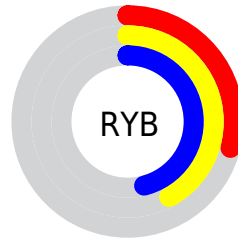

## Conversions Part 2

<b>Format</b>	<b>Color</b>
<b>R<sub>YB</sub></b>	74, 106, 118
Decimal	4879963
CIE <sub>Lab</sub>	46.00, -21.59, 10.15
CIE <sub>LCh</sub>	46, 23.856, 154.823
Yxy	15.2687, 0.2900, 0.3929
Android (android.graphics.Color)	4283070043 (0xFF4A765B)
YUV	101.7660, -5.3076, -24.3508
Hunter-Lab	39.0751, -16.8912, 8.6512

# Details

The CIELCh color  $46, 23.856, 154.823$  is a dark color, and the websafe version is hex  $336633$ . A complement of this color would be  $37, 24.381, 340.932$ , and the grayscale version is  $43, 0.006, 296.813$ .

A 20% lighter version of the original color is  $66, 23.765, 155.032$ , and  $26, 23.762, 154.773$  is the 20% darker color. If you saturate the color by 10%, you get  $45, 29.968, 153.683$ , and if you desaturate by 10%, it is  $47, 17.534, 155.827$ .

# Distribution

- Red (29%)
- Green (46%)
- Blue (36%)

- Red (29%)
- Yellow (42%)
- Blue (46%)

- Cyan (37%)
- Magenta (0%)
- Yellow (23%)
- Black (54%)

- Cyan (71%)
- Magenta (54%)
- Yellow (64%)