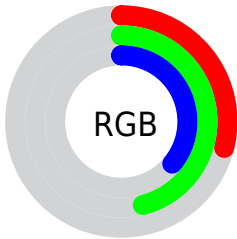

Distribution

- Red (29%)
- Green (46%)
- Blue (36%)