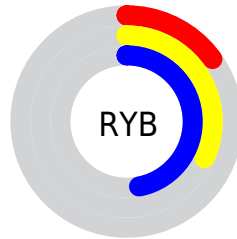

- Red (15%)
- Yellow (32%)
- Blue (47%)