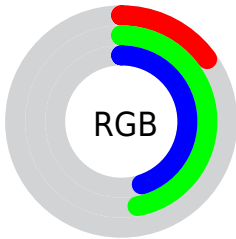

Distribution

- Red (15%)
- Green (47%)
- Blue (45%)