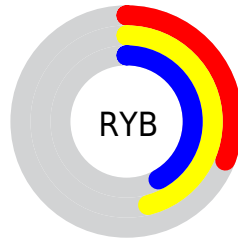

- Red (31%)
- Yellow (46%)
- Blue (42%)