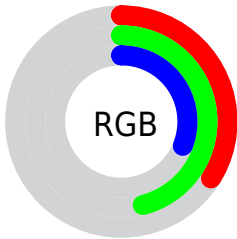

Distribution

- Red (34%)
- Green (46%)
- Blue (31%)