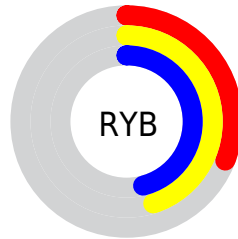

# Details

The CIELCh color  $46, 26.470, 143.692$  is a dark color, and the websafe version is hex  $336633$ . A complement of this color would be  $39, 26.473, 327.601$ , and the grayscale version is  $43, 0.006, 296.813$ .

A 20% lighter version of the original color is  $66, 26.147, 144.261$ , and  $26, 26.088, 143.766$  is the 20% darker color. If you saturate the color by 10%, you get  $45, 34.477, 142.772$ , and if you desaturate by 10%, it is  $47, 18.267, 144.495$ .

# Distribution

Red (31%)

Green (46%)

Blue (32%)

Red (31%)

Yellow (45%)

Blue (46%)

Cyan (32%)