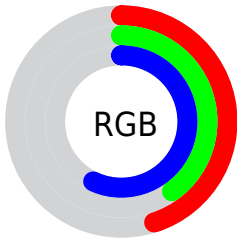

Distribution

- Red (45%)
- Green (40%)
- Blue (57%)