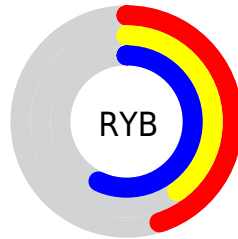

- Red (45%)
- Yellow (40%)
- Blue (57%)