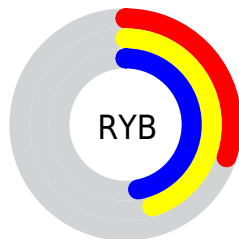

# Details

The CIELCh color **46, 28.091, 145.871** is a dark color, and the websafe version is hex **336633**. A complement of this color would be **38, 28.129, 330.602**, and the grayscale version is **43, 0.006, 296.813**.

A 20% lighter version of the original color is **66, 28.124, 145.806**, and **26, 27.892, 146.094** is the 20% darker color. If you saturate the color by 10%, you get **45, 35.570, 144.863**, and if you desaturate by 10%, it is **47, 20.385, 146.750**.

# Distribution

Red (30%)

Green (47%)

Blue (32%)

Red (30%)

Yellow (45%)

Blue (47%)

Cyan (36%)