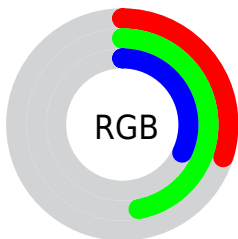

Distribution

Red (30%)

Green (47%)

Blue (32%)