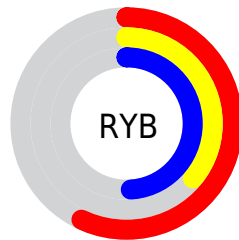

- Red (57%)
- Yellow (36%)
- Blue (49%)