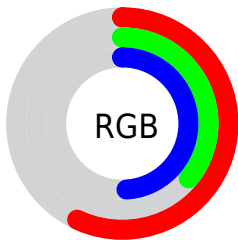

Distribution

- Red (57%)
- Green (36%)
- Blue (49%)