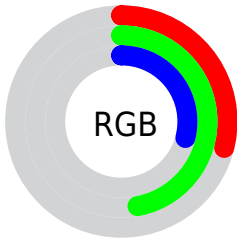

Distribution

Red (29%)

Green (47%)

Blue (29%)