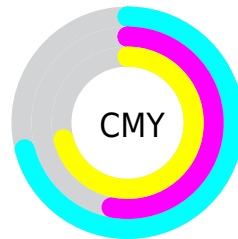

A 20% lighter version of the original color is **66, 32.623, 141.533**, and **26, 32.401, 141.826** is the 20% darker color. If you saturate the color by 10%, you get **45, 40.493, 140.830**, and if you desaturate by 10%, it is **47, 23.859, 142.643**.

# Distribution

Red (29%)

Green (47%)

Blue (29%)

Red (29%)

Yellow (47%)

Blue (47%)

Cyan (38%)

Magenta (0%)

Yellow (38%)

Black (53%)

Cyan (71%)

Magenta (53%)

Yellow (71%)