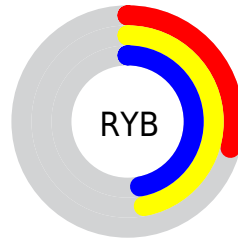

## Conversions Part 2

Format	Color
<a href="#">RYB</a>	<a href="#">74, 119, 119</a>
Decimal	<a href="#">4880202</a>
CIELab	<a href="#">46.00, -25.41, 20.00</a>
CIELCh	<a href="#">46, 32.338, 141.790</a>
Yxy	<a href="#">15.2687, 0.3077, 0.4368</a>
Android (android.graphics.Color)	<a href="#">4283070282 (0xFF4A774A)</a>
YUV	<a href="#">100.4150, -13.0226, -23.1660</a>
Hunter-Lab	<a href="#">39.0751, -19.2561, 13.8032</a>

# Details

The CIELCh color **46, 32.338, 141.790** is a dark color, and the websafe version is hex **336633**. A complement of this color would be **38, 32.303, 326.362**, and the grayscale version is **43, 0.006, 296.813**.

A 20% lighter version of the original color is **66, 32.623, 141.533**, and **26, 32.401, 141.826** is the 20% darker color. If you saturate the color by 10%, you get **45, 40.493, 140.830**, and if you desaturate by 10%, it is **47, 23.859, 142.643**.

# Distribution

Red (29%)

Green (47%)

Blue (29%)

Red (29%)

Yellow (47%)

Blue (47%)

Cyan (38%)