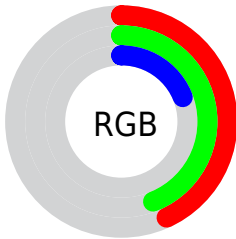

Distribution

- Red (43%)
- Green (44%)
- Blue (19%)