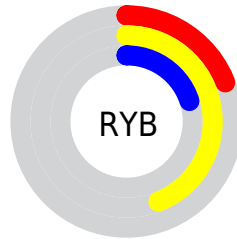

## Conversions Part 2

<b>Format</b>	<b>Color</b>
<a href="#">RYB</a>	<a href="#">49, 113, 52</a>
Decimal	<a href="#">7237937</a>
CIELab	<a href="#">46.00, -10.81, 34.57</a>
CIElCh	<a href="#">46, 36.221, 107.367</a>
Yxy	<a href="#">15.2687, 0.3857, 0.4594</a>
Android (android.graphics.Color)	<a href="#">4285428017 (0xFF6E7131)</a>
YUV	<a href="#">104.8070, -27.5129, 4.5543</a>
Hunter-Lab	<a href="#">39.0751, -9.8120, 19.5390</a>

# Details

The CIELCh color **46, 36.221, 107.367** is a dark color, and the websafe version is hex **666633**. A complement of this color would be **24, 42.177, 299.369**, and the grayscale version is **44, 0.006, 296.813**.

A 20% lighter version of the original color is **66, 36.159, 107.708**, and **26, 36.159, 107.203** is the 20% darker color. If you saturate the color by 10%, you get **46, 41.603, 106.714**, and if you desaturate by 10%, it is **46, 30.326, 108.118**.

# Distribution

- Red (43%)
- Green (44%)
- Blue (19%)

- Red (19%)
- Yellow (44%)
- Blue (20%)

- Cyan (3%)
- Magenta (0%)
- Yellow (57%)
- Black (56%)

- Cyan (57%)
- Magenta (56%)
- Yellow (81%)