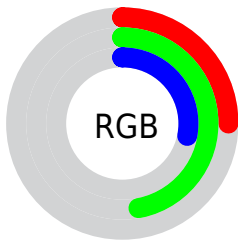

Distribution

- Red (25%)
- Green (47%)
- Blue (28%)