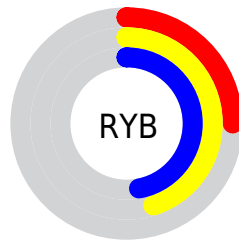

- Red (25%)
- Yellow (45%)
- Blue (47%)